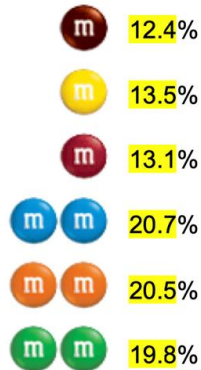

120 SECOND TO
READ RESULT

COMPARE

STRIP COLOR WITH
THE CHART

TECHNOLOGY ACTIVITIES VIRTUAL REALITY

TECHNOLOGY ACTIVITIES LIBRARY TECHNOLOGY

ENGINEERING ACTIVITIES

CODING ROBOTS

ART (AND SCIENCE) ACTIVITIES

AGAR ART/ART & MICROBIOLOGY

MATH ACTIVITIES

M&M MATH/STATISTICS

How does your large sample compare to the population?

The Official Point Estimates for Plain M&M's®
(Note: this is for Cleveland plant- CLV in date code)